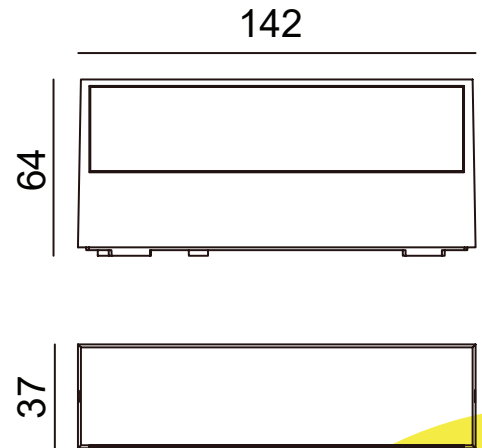

WALL LAMP OUTDOOR LIGHT

TECHNICAL SHEET

KL-W167

KEYLIGHT

SPAIN

PRODUCTOS DE ILUMINACION

FEATURES

- 220-240V
- CE ROHS Certified
- Aluminum die-casting body
- Glass Diffuser
- 3-years warranty

SPECIFICATIONS

Product Code	KL-W167
Power	4W
Input	220-240V
Luminous flux	320 lm
Color Temperature	2700k-6500k
Beam Angle	120°
Power factor	≥0.40
CRI	80
Finishing Colors	White/Silver Grey/Dark Grey/Black
LED Type	SMD
IP Rating	IP65 Class 1
Size	64mm*142mm*37mm
Warranty	3 years