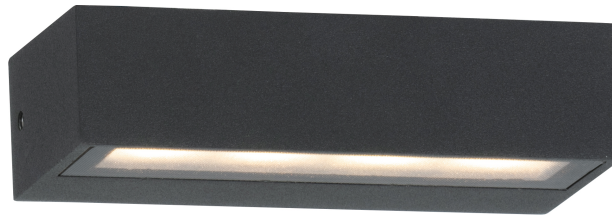

WALL LAMP OUTDOOR LIGHT

TECHNICAL SHEET

KL-W167

KEYLIGHT

SPAIN

PRODUCTOS DE ILUMINACION

FEATURES

- 220-240V
- CE ROHS Certified
- Aluminum die-casting body
- Glass Diffuser
- 3-years warranty

SPECIFICATIONS

Product Code	KL-W167
Power	4W
Input	220-240V
Luminous flux	320 lm
Color Temperature	2700k-6500k
Beam Angle	120°
Power factor	≥0.40
CRI	80
Finishing Colors	White/Silver Grey/Dark Grey/Black
LED Type	SMD
IP Rating	IP65 Class 1
Size	64mm*142mm*37mm
Warranty	3 years